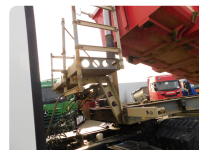

TRADE OFFER

Date: 25.05.2026

REMORCA SCHMITZ (COD 86655)

GENERAL TECHNICAL SPECIFICATION AUTOCHASSIS

MARK: SCHMITZ

MODEL: SKI 2482

1ST REGISTRATION: 2007

MILEAGE: 0

CHASSIS

Gross vehicle weight (kg)	39000
Net vehicle weight (kg)	8200
Tyres	20% 385/65R22,5;30% 385/65R22,5;30% 385/65R22,5
Axels	3
Front brakes	DRUM
Rear brakes	DRUM
Front axle suspension	PNEUMATIC
Rear axle suspension	PNEUMATIC

BODY INFO

Body type	Tipper
Dimensiuni caroserie	7250.0 X 2230.0 X 1500.0
Volum caroserie	24.25

CABIN

Cabin colour	ROSU
--------------	------

PRICE

6500 + VAT

FINANCING

Do you need a financing solution for this offer?