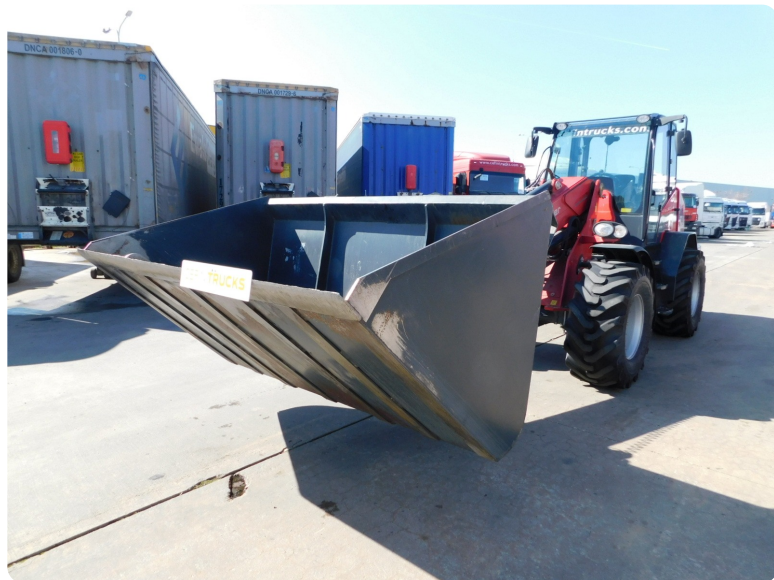

TRADE OFFER

Date: 25.05.2026

ECHIPAMENT OTHER MAKES (COD 84865)

GENERAL TECHNICAL SPECIFICATION AUTOCHASSIS

MARK: OTHER MAKES

MODEL: SCHAFFER T8620

1ST REGISTRATION: 0

MILEAGE: 0

Net vehicle weight (kg) 7050

Gross vehicle weight (kg)

8500

Tyres

40% 18-22,5;40% 18-22,5

BODY INFO

Body type

Incarcator Frontal