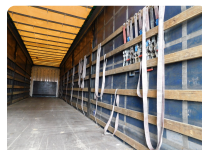

TRADE OFFER

Date: 17.06.2026

REMORCA KRONE (COD 87675)

GENERAL TECHNICAL SPECIFICATION AUTOCHASSIS

MARK: KRONE

MODEL: SD DA06LNF

1ST REGISTRATION: 2013

MILEAGE: 0

CHASSIS

Gross vehicle weight (kg)	41000
Net vehicle weight (kg)	7070
Tyres	5% 435/50R19,5;5% 435/50R19,5;5% 435/50R19,5
Axels	3
Front brakes	DISK
Rear brakes	DISK
Front axle suspension	PNEUMATIC
Rear axle suspension	PNEUMATIC