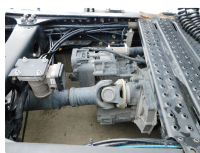

TRADE OFFER

Date: 17.06.2026

TRACTOR FORD (COD 87461)

GENERAL TECHNICAL SPECIFICATION AUTOCHASSIS

MARK: FORD

MODEL: F MAX 4X2 SCAB E6 12TX2620

1ST REGISTRATION: 2023

MILEAGE: 397.493

ENGINE

Engine hp	500
Emission class	EURO VI
Engine type	FHU6
Fuel type	DIESEL
Gearbox	AUTOMATIC 12
Displacement (ccm)	12740.0

CHASSIS

Gross vehicle weight (kg)	18000