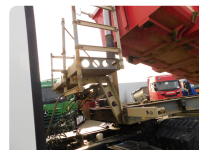

TRADE OFFER

Date: 24.06.2026

REMORCA SCHMITZ (COD 86655)

GENERAL TECHNICAL SPECIFICATION AUTOCHASSIS

MARK: SCHMITZ

MODEL: SKI 2482

1ST REGISTRATION: 2007

MILEAGE: 0

CHASSIS

Gross vehicle weight (kg)	39000
Net vehicle weight (kg)	8200
Tyres	20% 385/65R22,5;30% 385/65R22,5;30% 385/65R22,5
Axels	3
Front brakes	DRUM
Rear brakes	DRUM
Front axle suspension	PNEUMATIC
Rear axle suspension	PNEUMATIC