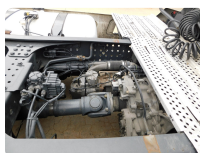

TRADE OFFER

Date: 26.05.2026

TRACTOR MERCEDES (COD 86413)

GENERAL TECHNICAL SPECIFICATION AUTOCHASSIS

MARK: MERCEDES

MODEL: ACTROS

1ST REGISTRATION: 2017

MILEAGE: 877.236

ENGINE

Emission class	EURO VI
Engine type	OM471LA.6-15
Fuel type	DIESEL
Gearbox	AUTOMATIC 12
Displacement (ccm)	12809.0
Engine hp	420

CHASSIS

Gross vehicle weight (kg)	18000