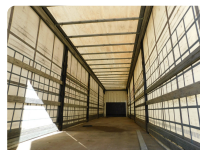

TRADE OFFER

Date: 01.07.2026

REMORCA KRONE (COD 85752)

GENERAL TECHNICAL SPECIFICATION AUTOCHASSIS

MARK: KRONE

MODEL: SD DA06CLNF

1ST REGISTRATION: 2015

MILEAGE: 0

CHASSIS

Gross vehicle weight (kg)	39000
Net vehicle weight (kg)	6705
Tyres	30% 385/65R22,5;40% 385/65R22,5;40% 385/65R22,5
Axels	3
Front brakes	DISK
Rear brakes	DISK
Front axle suspension	PNEUMATIC
Rear axle suspension	PNEUMATIC