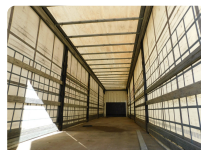

TRADE OFFER

Date: 17.05.2026

REMORCA KRONE (COD 85752)

GENERAL TECHNICAL SPECIFICATION AUTOCHASSIS

MARK: KRONE

MODEL: SD DA06CLNF

1ST REGISTRATION: 2015

MILEAGE: 0

CHASSIS

Gross vehicle weight (kg)	39000
Net vehicle weight (kg)	6705
Tyres	30% 385/65R22,5;40% 385/65R22,5;40% 385/65R22,5
Axels	3
Front brakes	DISK
Rear brakes	DISK
Front axle suspension	PNEUMATIC
Rear axle suspension	PNEUMATIC