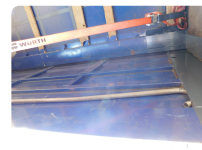

TRADE OFFER

Date: 15.04.2026

REMORCA KRONE (COD 85750)

GENERAL TECHNICAL SPECIFICATION AUTOCHASSIS

MARK: KRONE

MODEL: SD DA06CLNF

1ST REGISTRATION: 2016

MILEAGE: 0

CHASSIS

Gross vehicle weight (kg)	41000
Net vehicle weight (kg)	6980
Tyres	50% 445/45R19,5;30% 445/45R19,5;30% 445/45R19,5
Axels	3
Front brakes	DISK
Rear brakes	DISK
Front axle suspension	PNEUMATIC
Rear axle suspension	PNEUMATIC