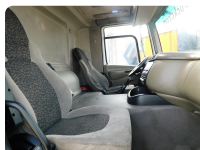

TRADE OFFER

Date: 01.05.2026

BASCULANTA DAF (COD 84568)

GENERAL TECHNICAL SPECIFICATION AUTOCHASSIS

MARK: DAF

MODEL: CF 85410

1ST REGISTRATION: 2008

MILEAGE: 656.659

ENGINE

Engine hp 410

Emission class EURO IV

Engine type MX300S1

Fuel type DIESEL

Gearbox MANUAL 16

Displacement (ccm) 12902.0

CHASSIS

Gross vehicle weight (kg) 44000