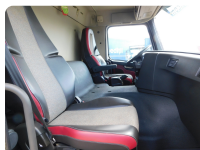

TRADE OFFER

Date: 21.04.2026

BASCULANTA VOLVO (COD 80651)

GENERAL TECHNICAL SPECIFICATION AUTOCHASSIS

MARK: VOLVO

MODEL: FMX 420

1ST REGISTRATION: 2018

MILEAGE: 93.645

ENGINE

Engine hp	420
Emission class	EURO VI
Engine type	D13K420V EU VI
Fuel type	DIESEL
Gearbox	AUTOMATIC 12
Displacement (ccm)	12777.0

CHASSIS

Gross vehicle weight (kg)	44800