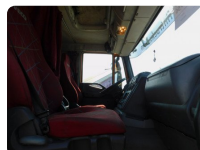

TRADE OFFER

Date: 02.10.2022

TRACTOR IVECO (COD 78756)

GENERAL TECHNICAL SPECIFICATION AUTOCHASSIS

MARK: IVECO

MODEL: AS440S45T

1ST REGISTRATION: 2007

MILEAGE: 496.020

ENGINE

Engine hp	450
Emission class	EURO V
Engine type	F3AE3681A
Fuel type	DIESEL
Gearbox	AUTOMATIC 12
Displacement (ccm)	10308.0

CHASSIS

Gross vehicle weight (kg)	18000