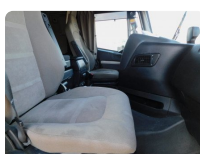

TRADE OFFER

Date: 02.12.2021

TRACTOR IVECO (COD 77066)

GENERAL TECHNICAL SPECIFICATION AUTOCHASSIS

MARK: IVECO

MODEL: AS440TFP LT

1ST REGISTRATION: 2017

MILEAGE: 442.586

CHASSIS

Axels	4X2
Front brakes	DISK
Rear brakes	DISK
Front axle suspension	PNEUMATIC
Rear axle suspension	PNEUMATIC
Fifth wheel height (mm)	1000.0